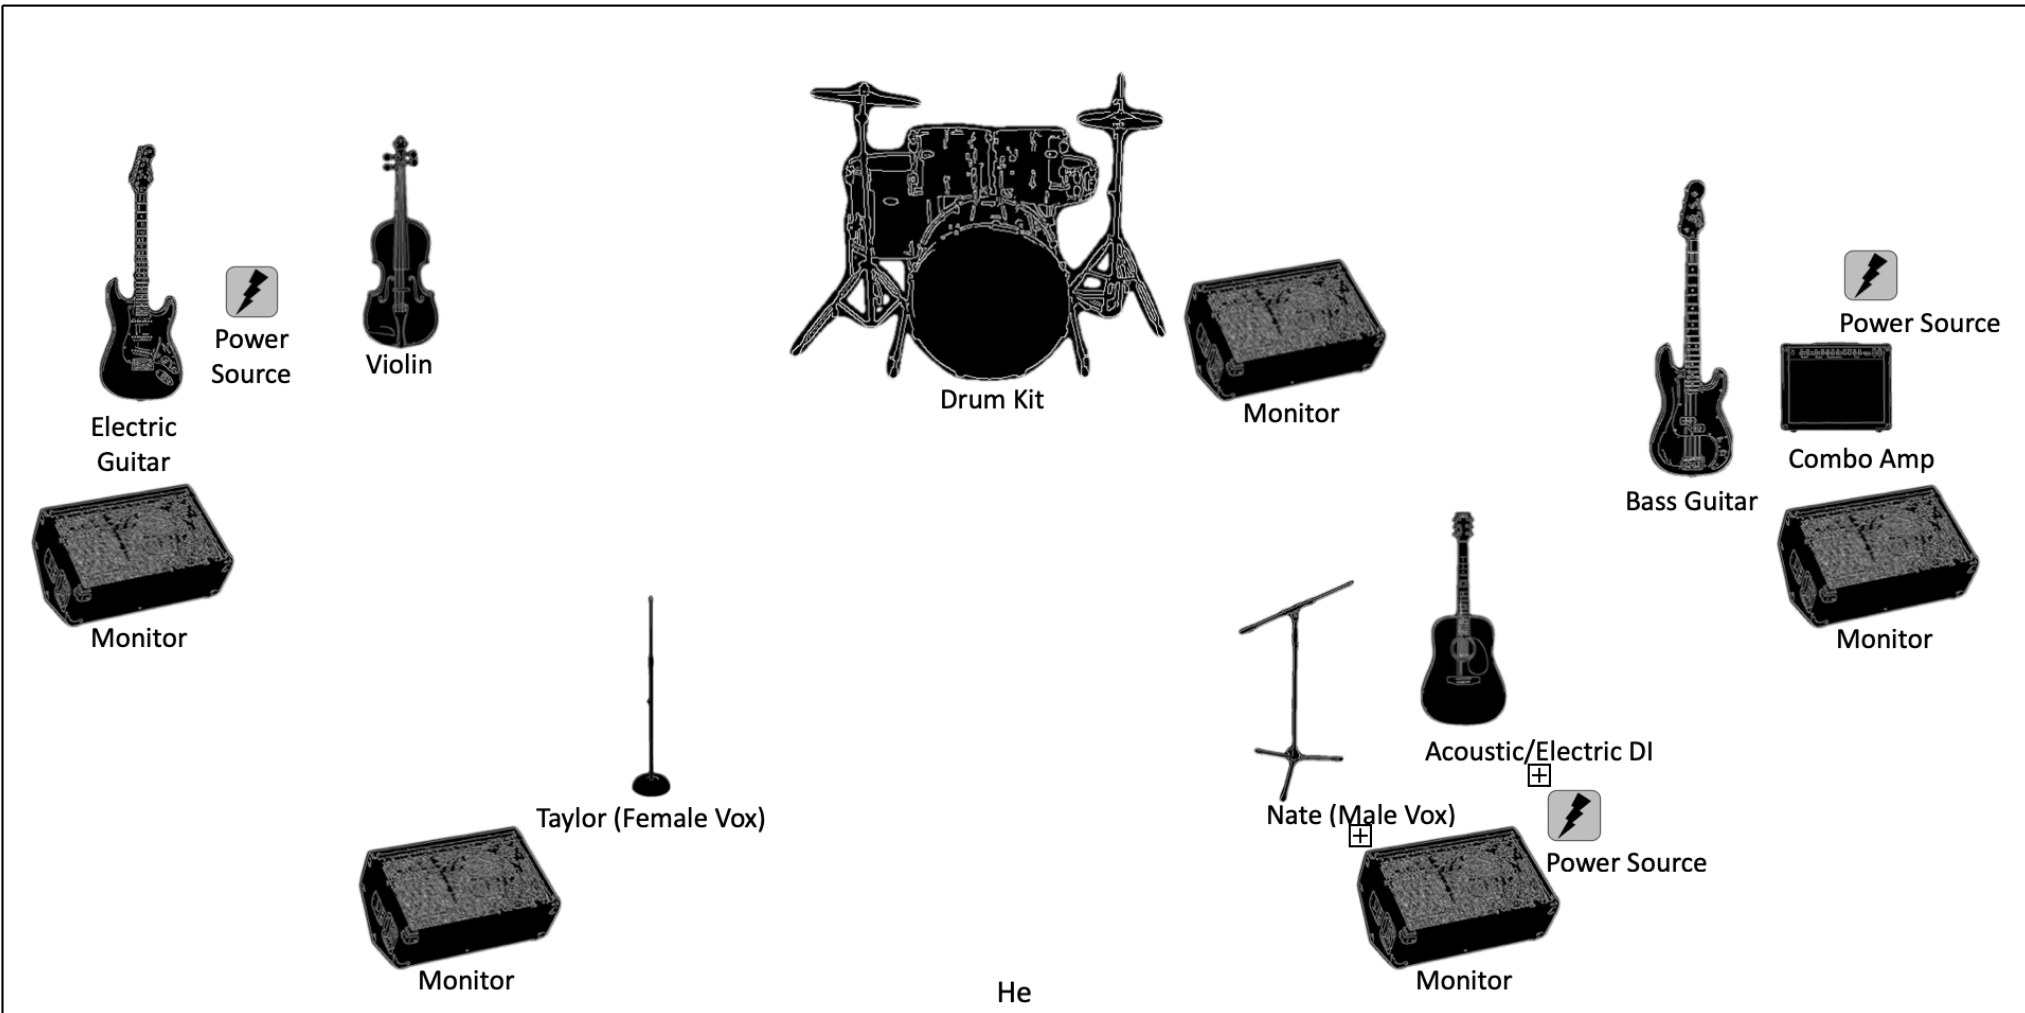

Athens Creek 5-6pc Stage Plot

Inputs

1	Taylor (Female Vox)	9	DRUMS		
2	Nate (Male Vox)	10	DRUMS		
3	Acoustic/Electric DI	11	DRUMS		
4	Electric Guitar DI	12	DRUMS		
5	Violin DI (EMPTY on 5 PC)	13			
6	Bass Amp DI Out	14			
7	DRUMS	15			
8	DRUMS	16			

Notes:

This is the full 6 pc Setup. For a 5 Pc setup, we simply remove input 4 or 5 depending on the event.